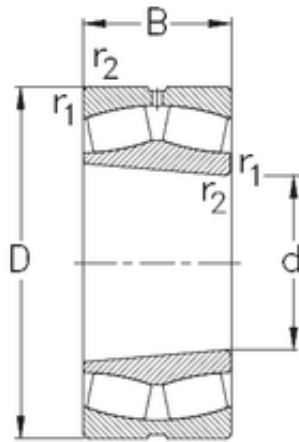

ALL TYPES BEARINGS BUSINESS CO.,LTD.

170 mm x 310 mm x 110 mm NKE 23234-K-MB-W33 spherical roller bearings

Bearing No. 23234-K-MB-W33

Size	170x310x110 mm
Bore Diameter	170 mm
Outer Diameter	310 mm
Width	110 mm
d	170 mm
D	310 mm
B	110 mm
C	110 mm
r1 min.	4 mm
r2 min.	4 mm
Weight	36,4 Kg
Basic dynamic load rating (C)	1280 kN
Basic static load rating (C0)	1880 kN
Limiting speed	2000 r/min
Calculation factor (e)	0,36
Calculation factor (Y0)	1,8
Calculation factor (Y1)	1,9

23234-K-MB-W33 Bearing 2D drawings and 3D CAD models