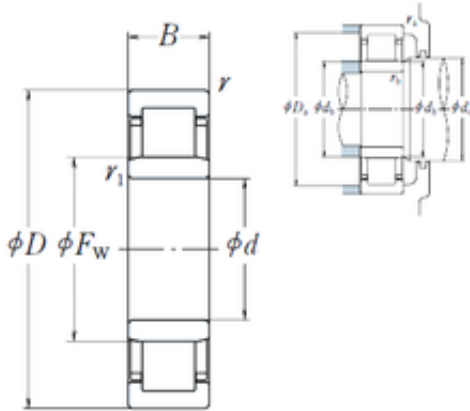

ALL TYPES BEARINGS BUSINESS CO.,LTD.

150 mm x 270 mm x 73 mm NSK NU2230EM cylindrical roller bearings

Bearing No. NU2230EM

NU2230EM Bearing 2D drawings and 3D CAD models

Size	150x270x73 mm
Bore Diameter	150 mm
Outer Diameter	270 mm
Width	73 mm
d	150 mm
Fw	182 mm
D	270 mm
B	73 mm
C	73 mm
r min.	3 mm
r1 min.	3 mm
da min.	163 mm
Da max.	257 mm
db max.	177 mm
db min	163 mm
ra max.	2,5 mm
rb max.	2,5 mm
S	3 mm
Weight	19,3 Kg
Basic dynamic load rating (C)	635 kN
Basic static load rating (C0)	930 kN
(Grease) Lubrication Speed	2 000 r/min
Category	Bearings
Inventory	0.0
Manufacturer Name	NSK