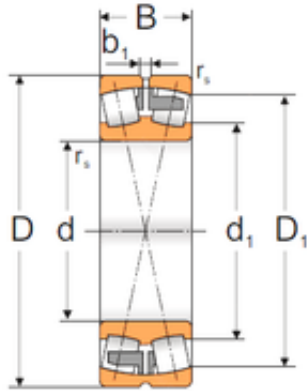

## 150 mm x 270 mm x 73 mm Loyal 22230 ACMAW33 spherical roller bearings

Bearing No. 22230 ACMAW33

22230 ACMAW33 Bearing 2D drawings and 3D CAD models

Size	150x270x73 mm
Bore Diameter	150 mm
Outer Diameter	270 mm
Width	73 mm
d	150 mm
D	270 mm
B	73 mm
C	73 mm
b1	14 mm
d1	186 mm
r5 min.	3 mm
D1	236,3 mm
Weight	18,24 Kg
Basic dynamic load rating (C)	730 kN
Basic static load rating (C0)	1040 kN
(Grease) Lubrication Speed	1500 r/min
(Oil) Lubrication Speed	1900 r/min
Calculation factor (e)	0,29
Calculation factor (Y0)	2,3
Calculation factor (Y1)	2,35